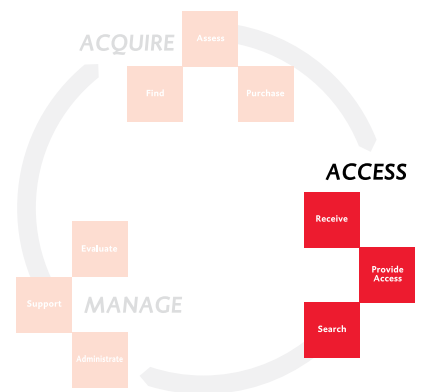

SWETSwise

Searcher Enterprise Edition

Reduce search time across your entire organization

SwetsWise Searcher Enterprise, our innovative federated search solution, simplifies searching across multiple, disparate sources by organizing search results into logical categories viewed from one, easy-to-use interface.

From catalogs to digital print collections, electronic journals, internal databases and the Internet – users search it all from SwetsWise Searcher. Search results are de-duplicated and ranked automatically, helping users access the most relevant content. This reduces their effort and time spent searching and frees you to focus on your work.

Enable information discovery with SwetsWise Searcher Enterprise

SwetsWise Searcher Enterprise does more than improve the relevancy of results. At the heart of SwetsWise Searcher is its unique metasearch and clustering technology from Vivisimo that organizes search results from diverse sources “on the fly” into dynamically built, logical, natural language categories. Users quickly discover new content and see trends and patterns that are often overlooked.

In addition, SwetsWise Searcher includes a free connector to SwetsWise Online Content, delivering a single connection to the most extensive collection of e-journals available. Add this to the advanced browsing and linking functions built into SwetsWise Linker and SwetsWise Title Bank and you can ensure that your end users are given the ultimate environment in which to access and find information.