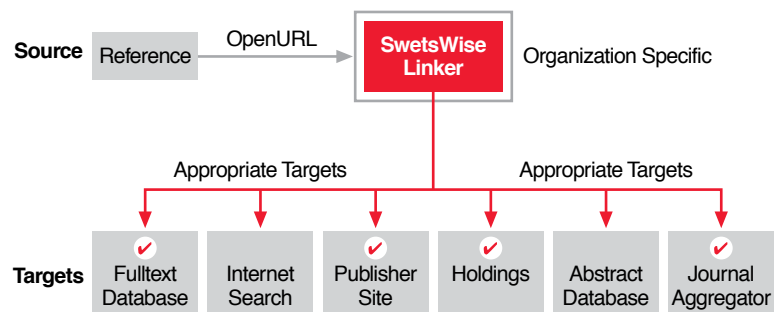

SWETSwise Linker

Seamlessly integrate all of your library's resources

SwetsWise Linker is an OpenURL link resolver that seamlessly integrates your organization's diverse licensed resources, creating a sophisticated yet easy to use research environment for your end users.

Swets understands that you have carefully selected the most important content for your users' wide-ranging research needs so you need to ensure maximum visibility and usage of that information. SwetsWise Linker will enable your users to find and access your licensed content easily, regardless of which resource they are searching or where the article resides.

Ensure quick, easy access to your licensed content

With SwetsWise Linker, users will no longer need to learn where access is located after finding the article they need. They can simply select SwetsWise Linker's dynamic link menu for access to the most appropriate copy from a library-defined listing of all available resources. Powered by Openly Informatics' proven technology, SwetsWise Linker helps users eliminate the time wasted spent digging through different resources. As a result, SwetsWise Linker facilitates usage of your library's licensed content, freeing you to spend more time on what's most important to you and your organization.

Export bibliographic data: Helps users automatically manage bibliographic data, saving substantial time and effort.

Administrative Features & Benefits

Web-based administrative tools: Remotely update your collection and control the features and options available to your users, efficiently tailoring the application to your needs. You can: